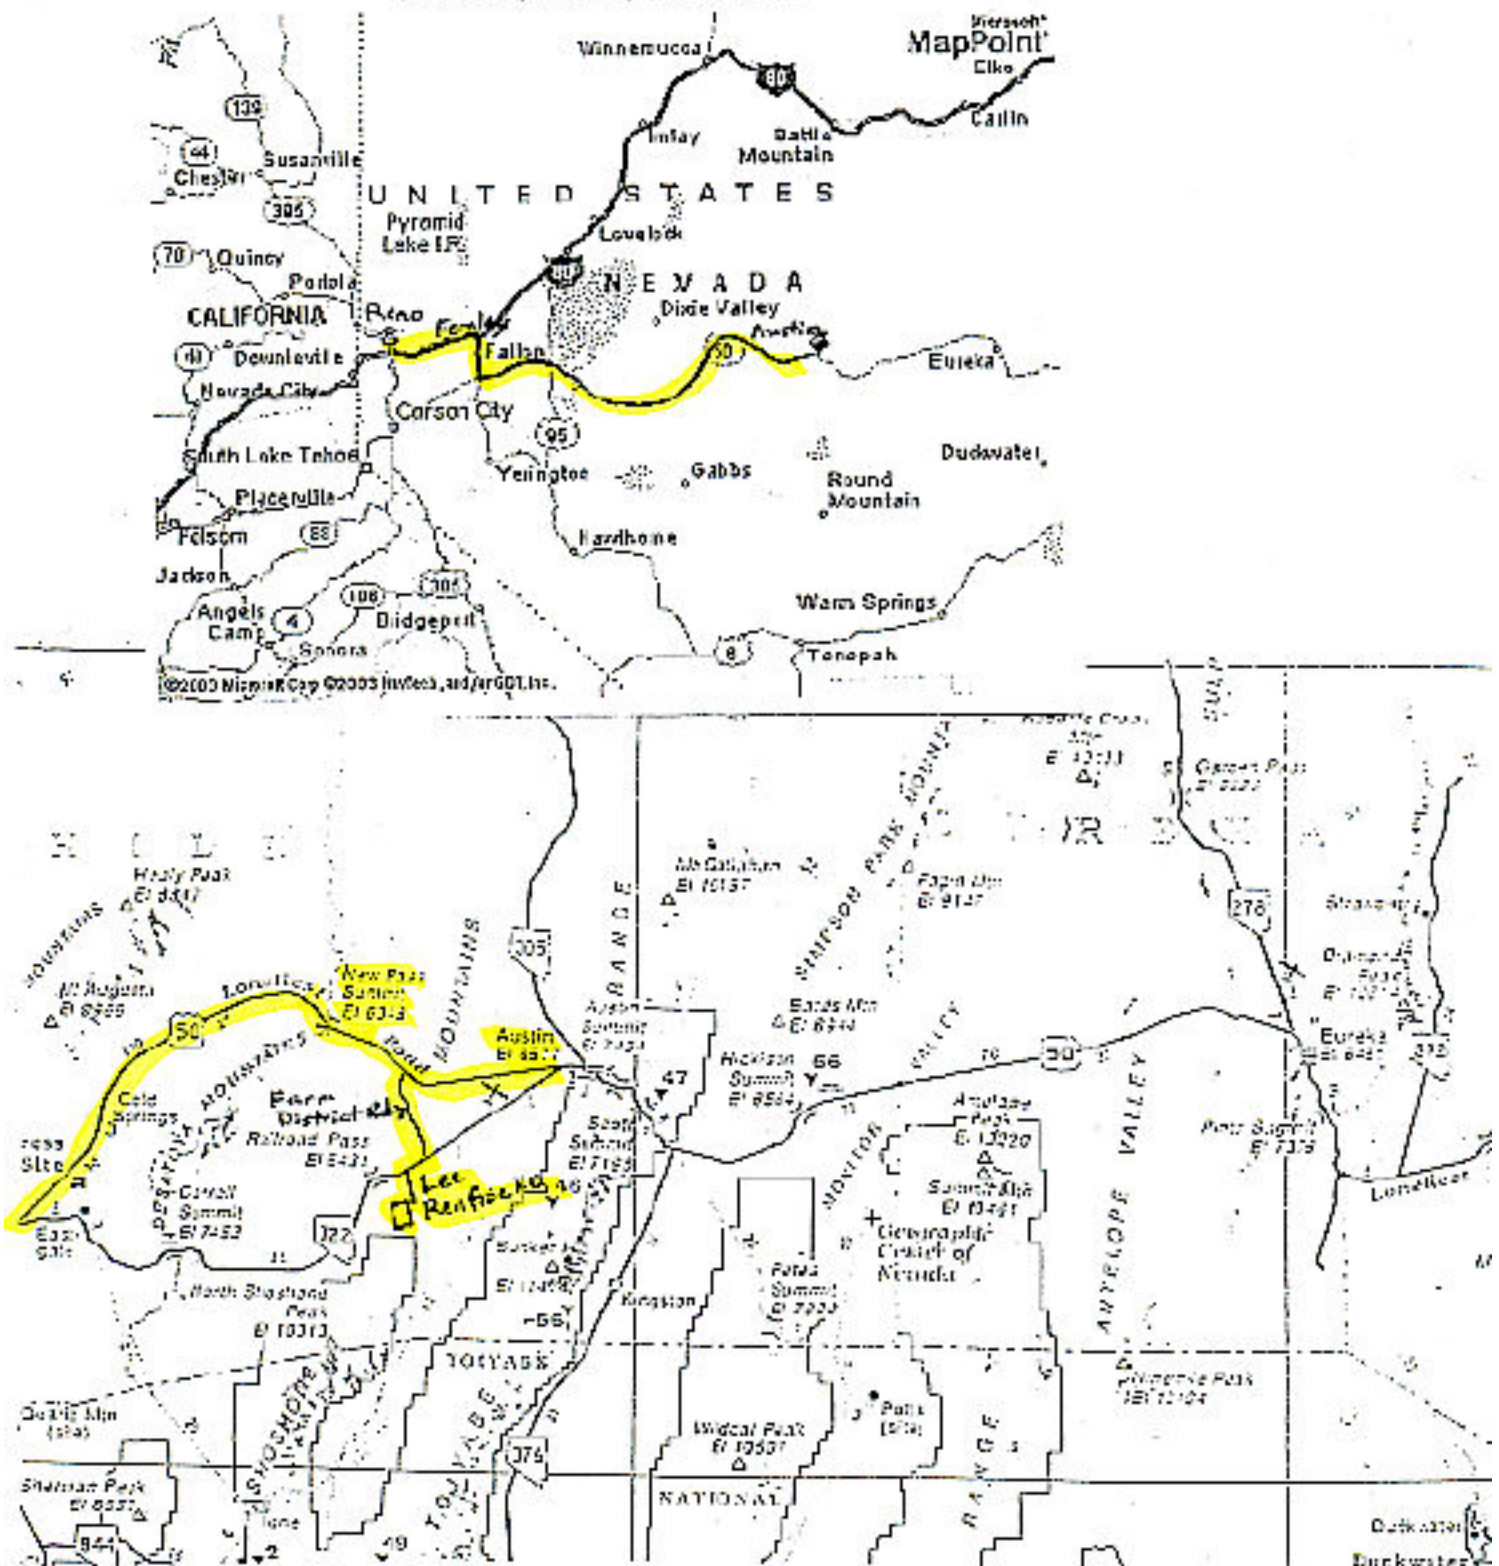

From: Reno Nevada, United States
To: Austin Nevada, United States

Driving Instructions: Traveling from Fallon to Austin on Hwy 50, approx. 5 miles before Austin turn Rt. (South) on Farm District Rd. (Small sign, gravel road just after New Pass Summit.) This road crosses over to State Hwy 722 (Black top road) approx. 2mi. turn Rt. Or West on 722 just down the road is the old Experimental Farm and Lee Renfro Rd. Turn left or South on Lee Renfro Rd. approximately 3 miles to the end of the black-top. Where black-top ends the property begins on the right hand side.